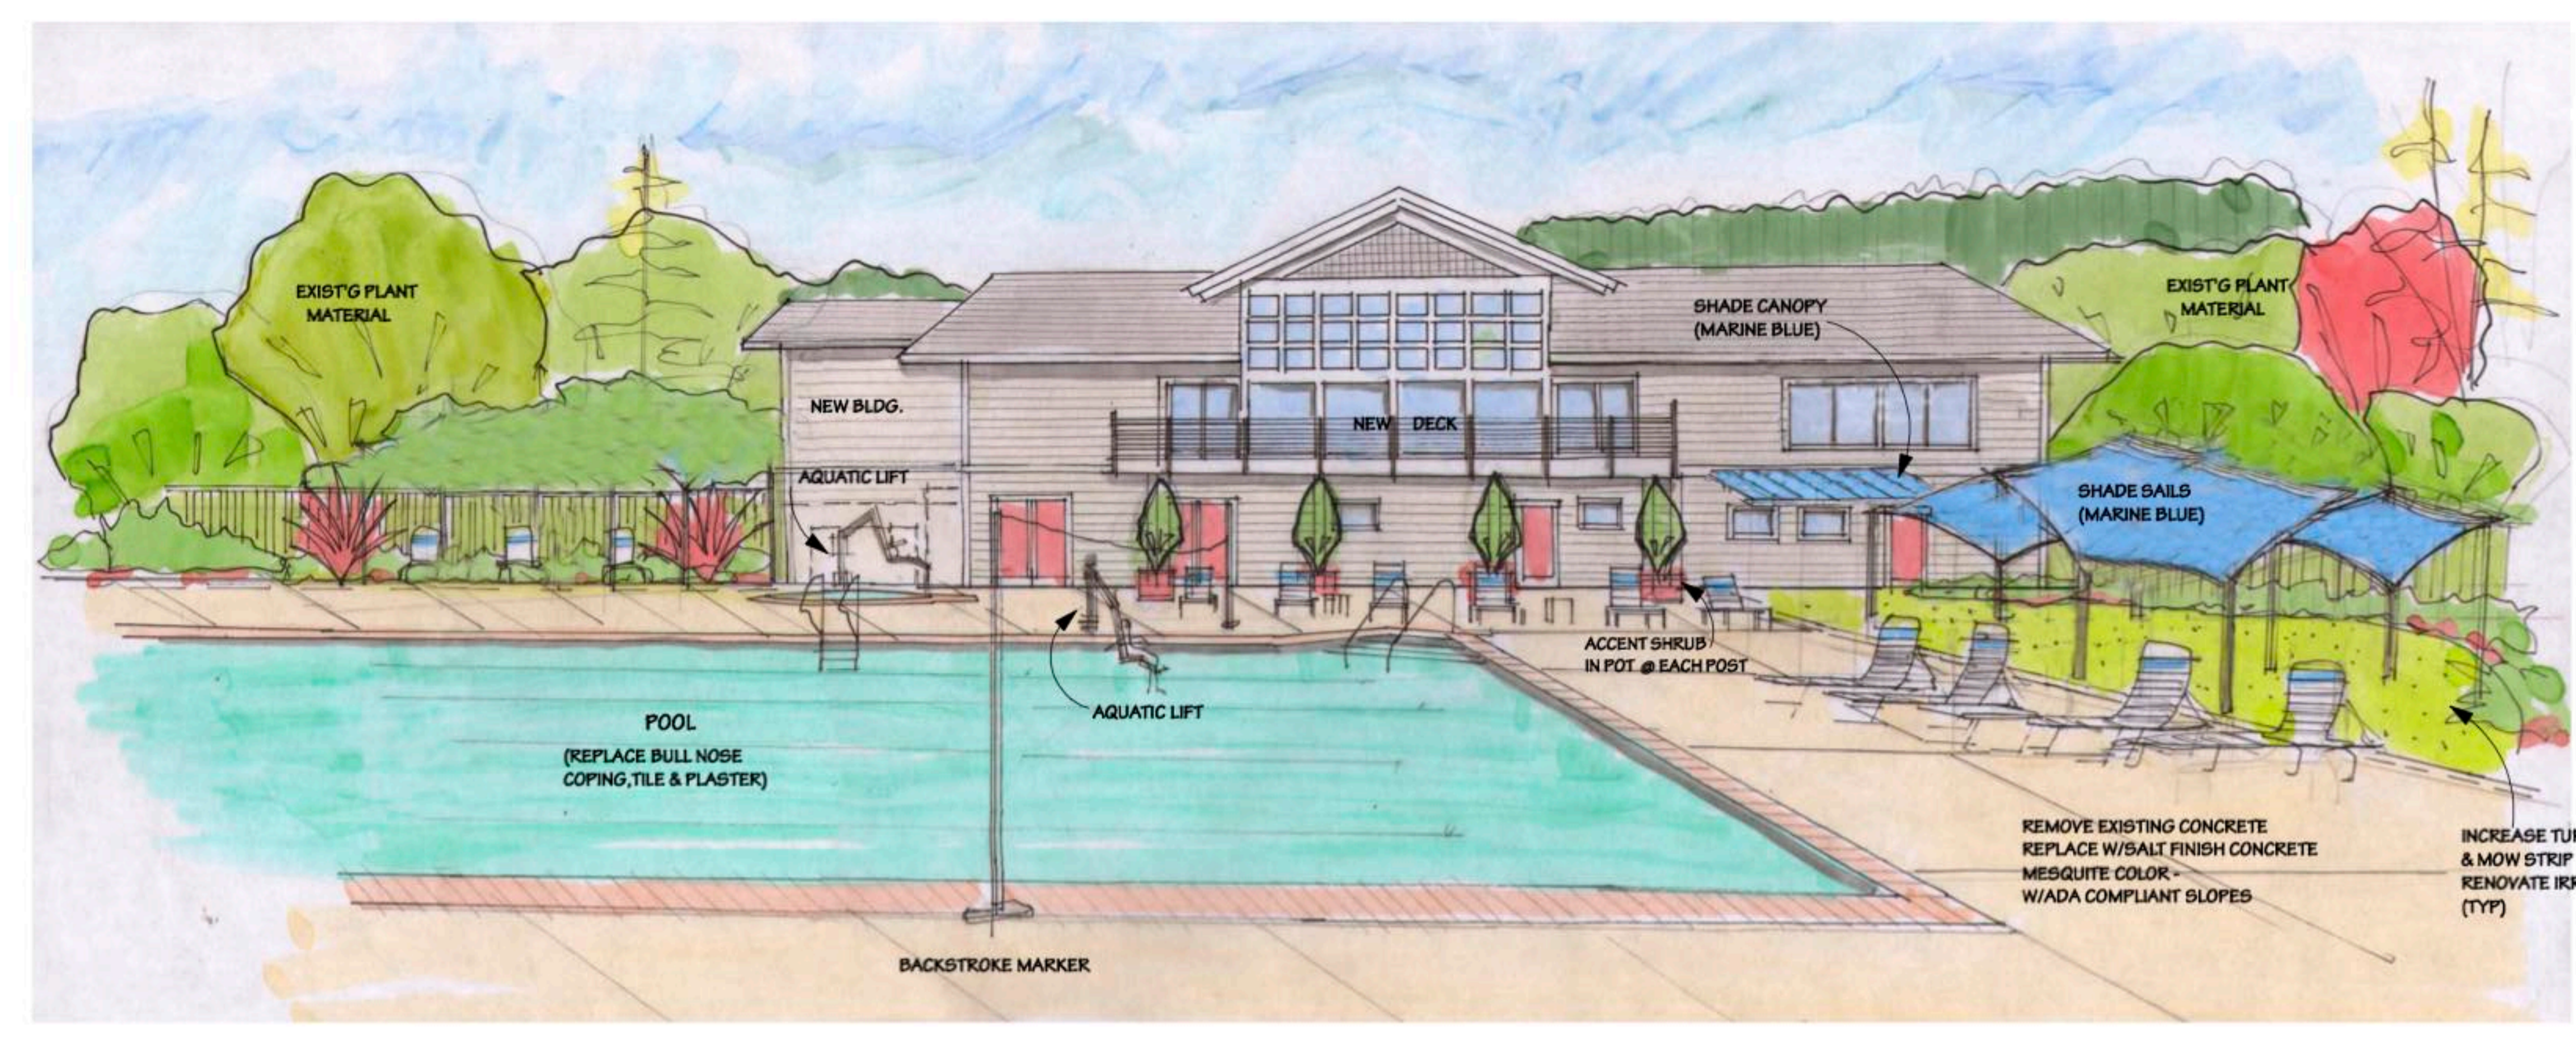

ILLUSTRATIVE SITE PLAN

SOUTH FACING ELEVATION

NTS

**ILLUSTRATIVE SITE PLAN &
 SOUTH FACING ELEVATION**

**OVA EAST REC-CENTER
 POOL AREA
 7902 OAKMONT DRIVE SANTA ROSA, CA**

Revisions:

Date: 2-16-18

Drawn By: LC

Job: OVAERF2017

L1.02

of sheets